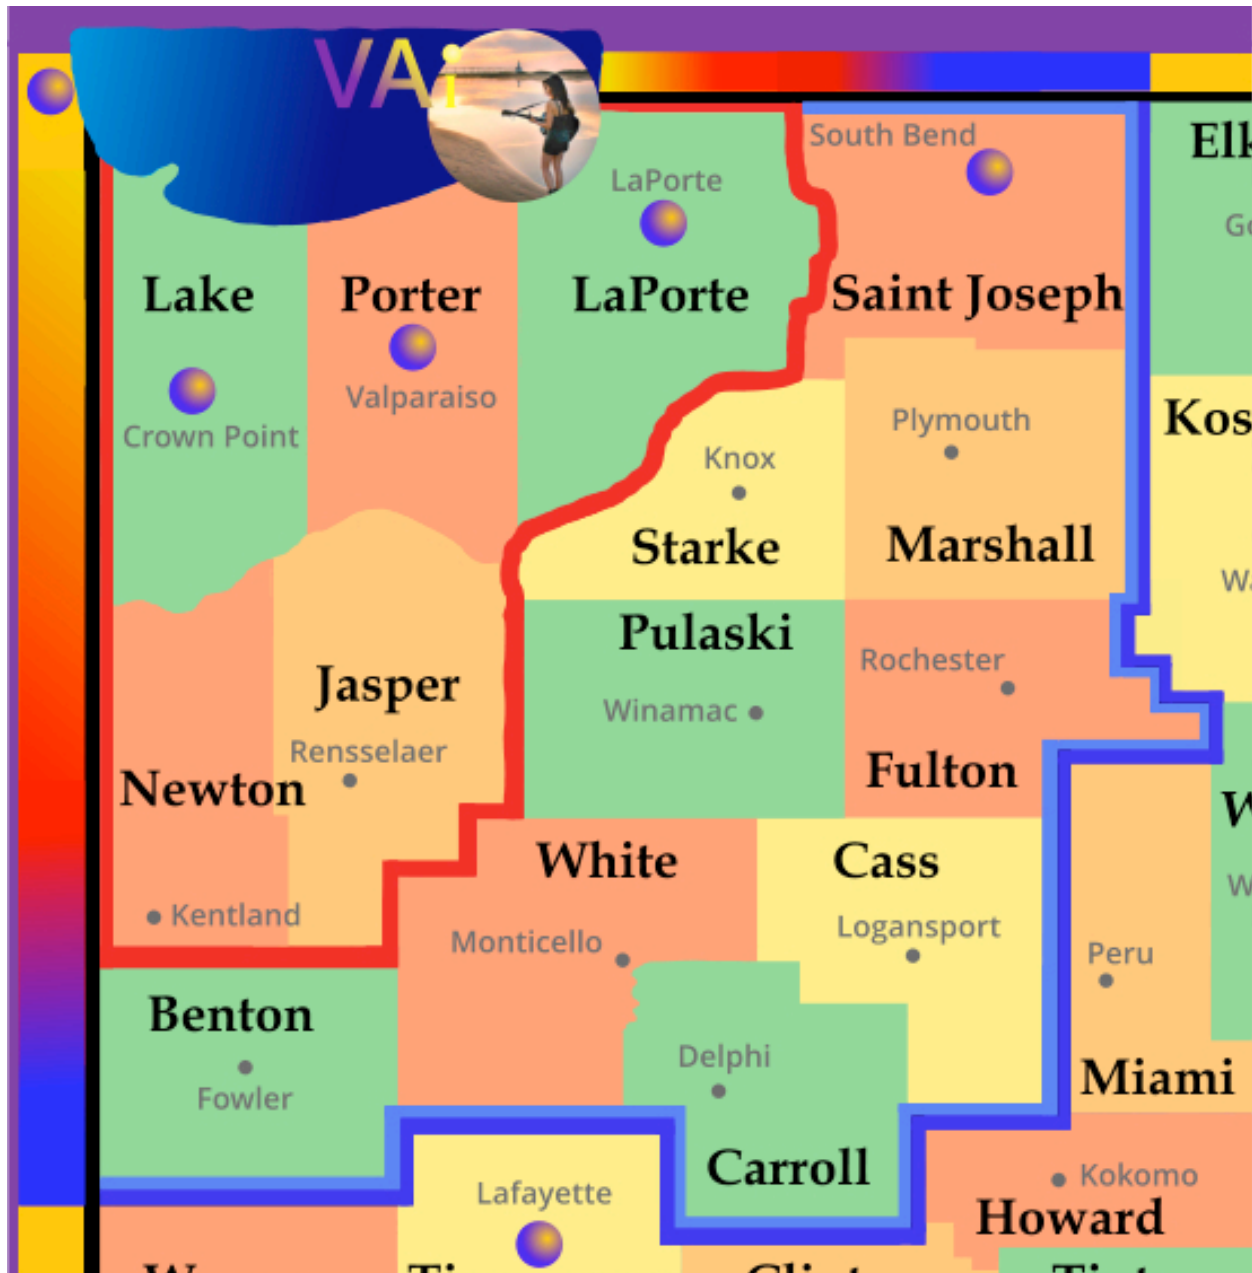

Vivace Assai, Incorporated

NORTHWEST INDIANA COUNTIES

www.vivaceassai.com

● = Regional Orchestras